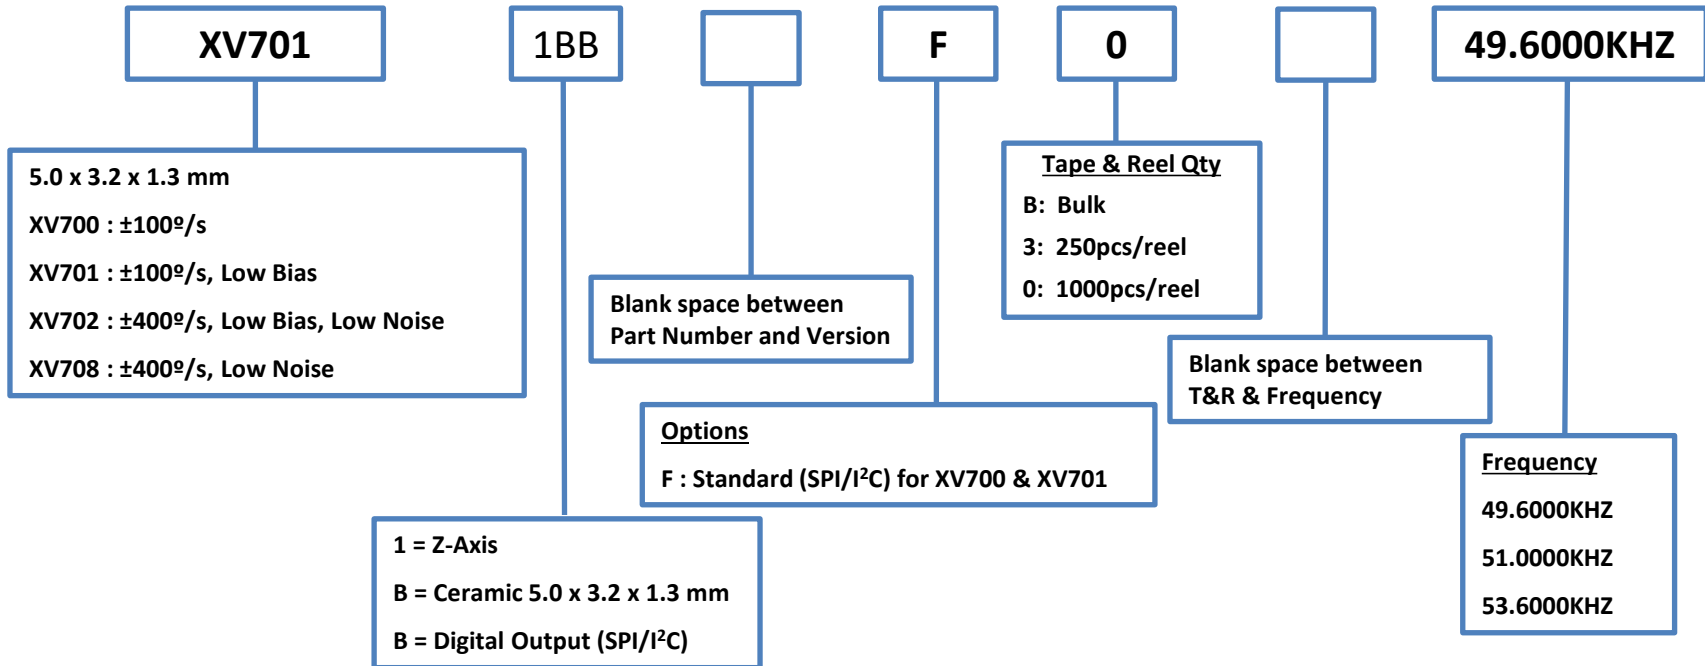

Product Configuration Guide

SENSING DEVICES

Product Configuration System

Gyro Sensor – Digital Output

Product Configuration System

Gyro Sensor – Analog Output

Product Configuration System

Gyro Sensor – Analog Output

Discontinued

Product Configuration System

Gyro Sensor – Analog Output

Discontinued