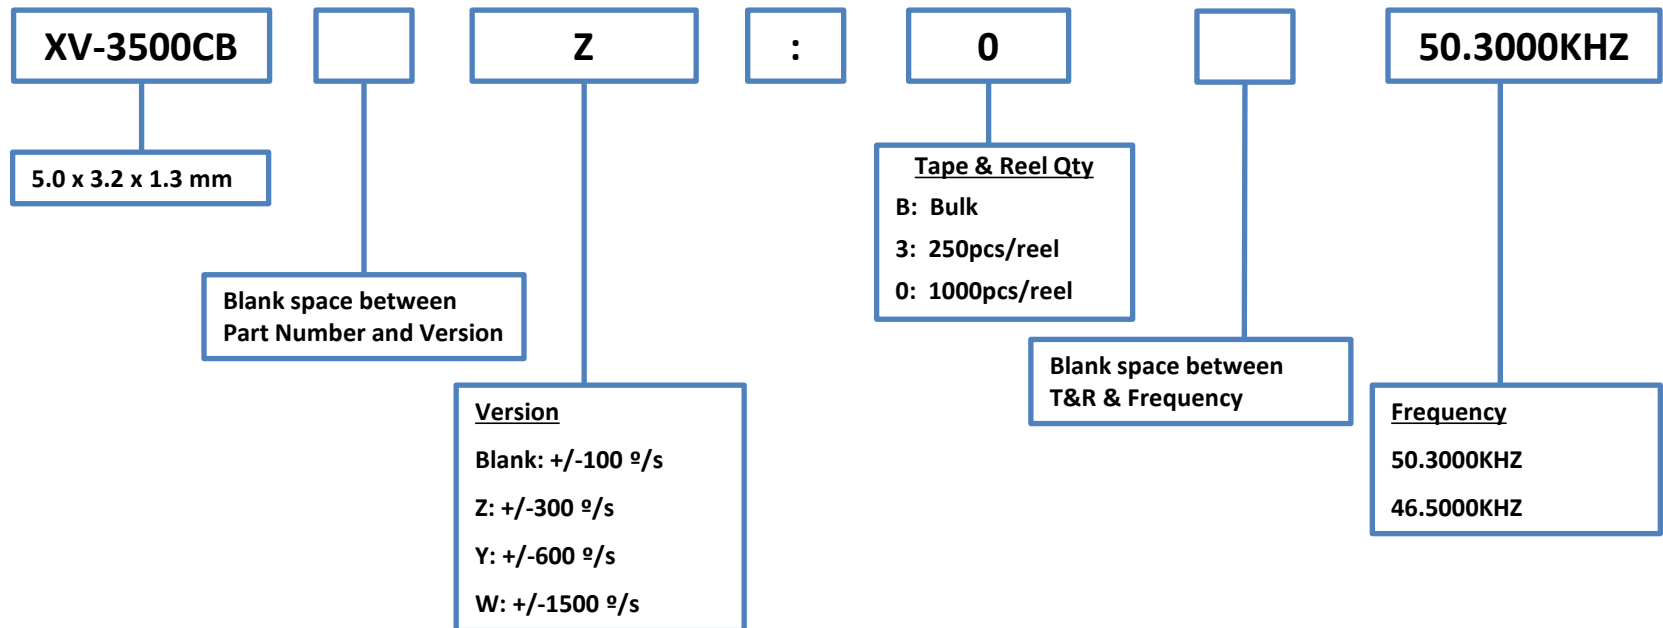

Product Configuration System

Gyro Sensor – Analog Output

Discontinued