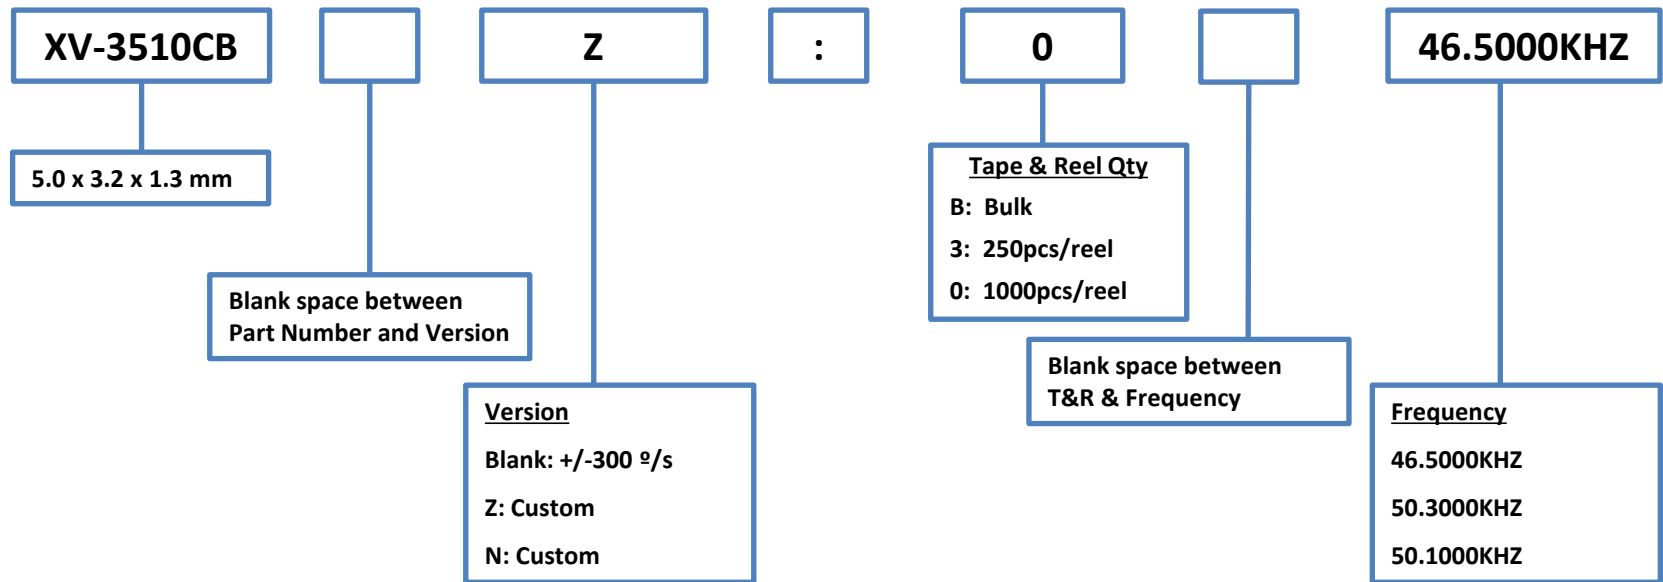

Product Configuration Guide

SENSING DEVICES

Product Configuration System

Gyro Sensor – Digital Output

Product Configuration System

Gyro Sensor – Analog Output

Product Configuration System

Gyro Sensor – Analog Output