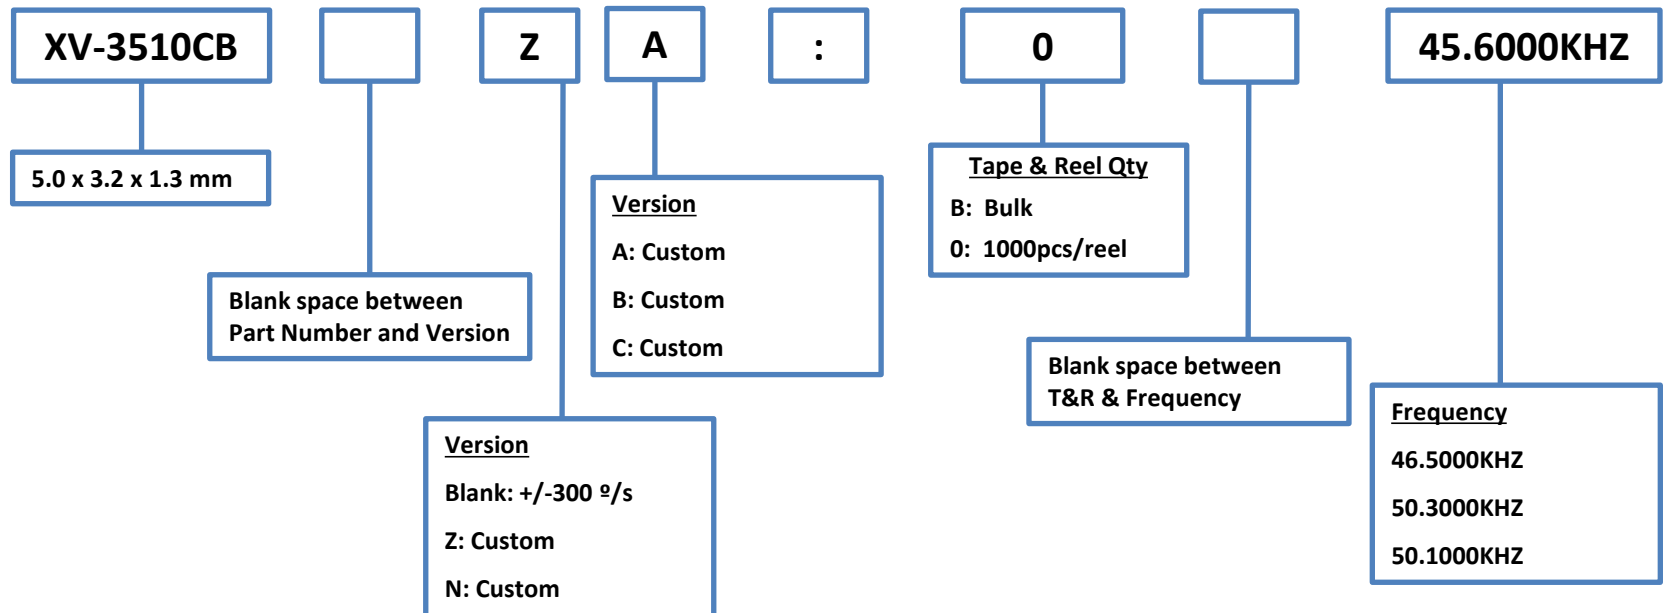

Product Configuration Guide

SENSING DEVICES

Product Configuration System

Gyro Sensor – Digital Output

Product Configuration System

Gyro Sensor – Analog Output

Product Configuration System

Gyro Sensor – Analog Output