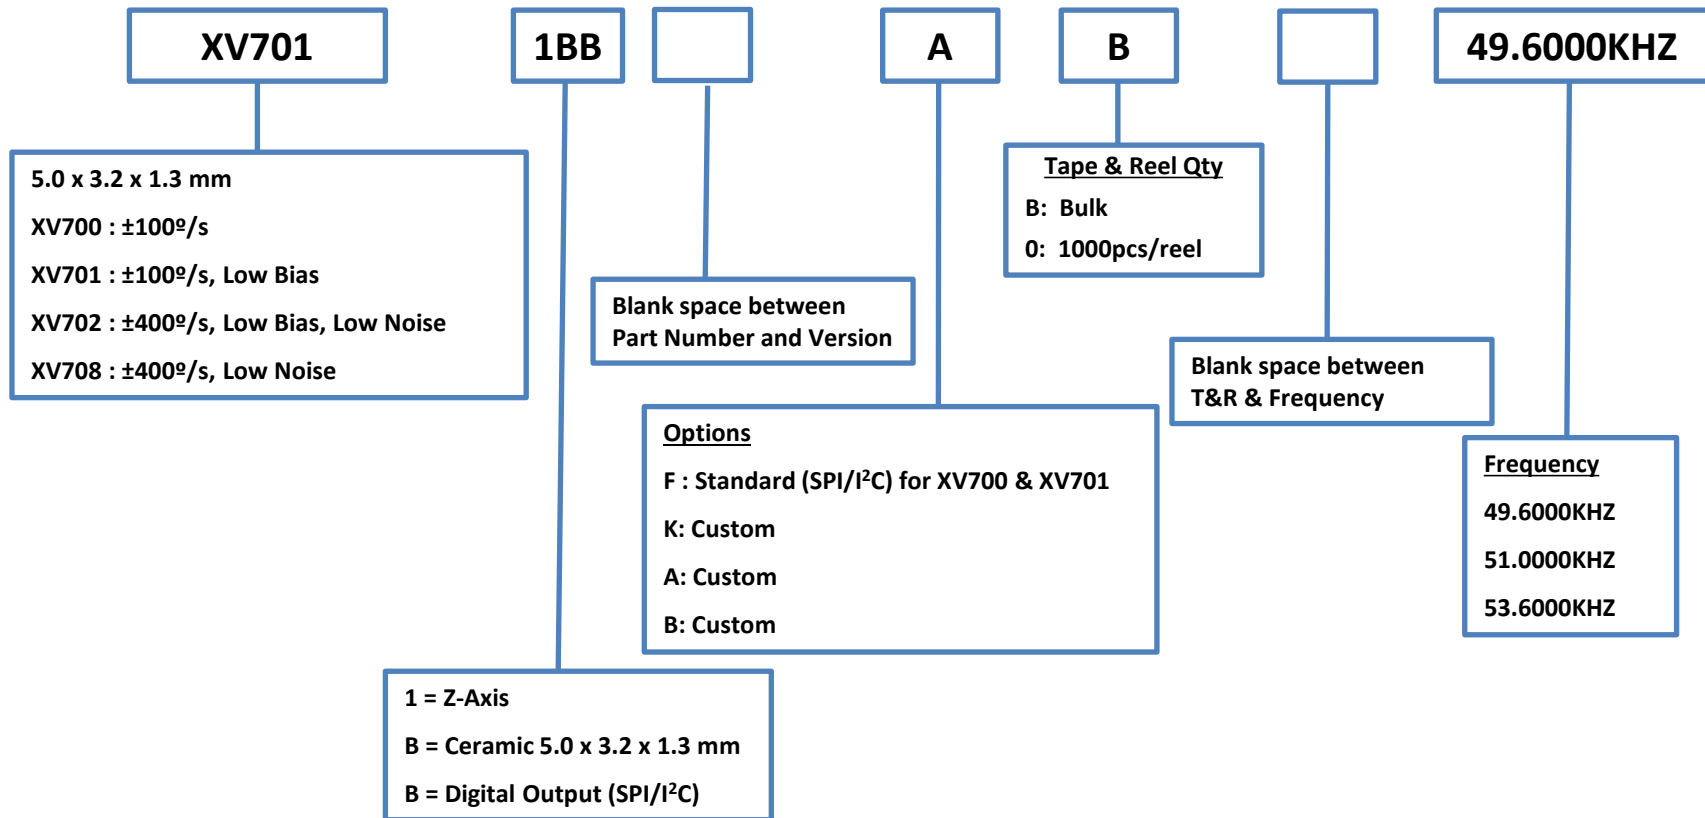

Product Configuration Guide

SENSING DEVICES

Product Configuration System

Gyro Sensor – Digital Output

Product Configuration System

Gyro Sensor – Analog Output

Product Configuration System

Gyro Sensor – Analog Output

Discontinued

Product Configuration System

Gyro Sensor – Analog Output

Discontinued