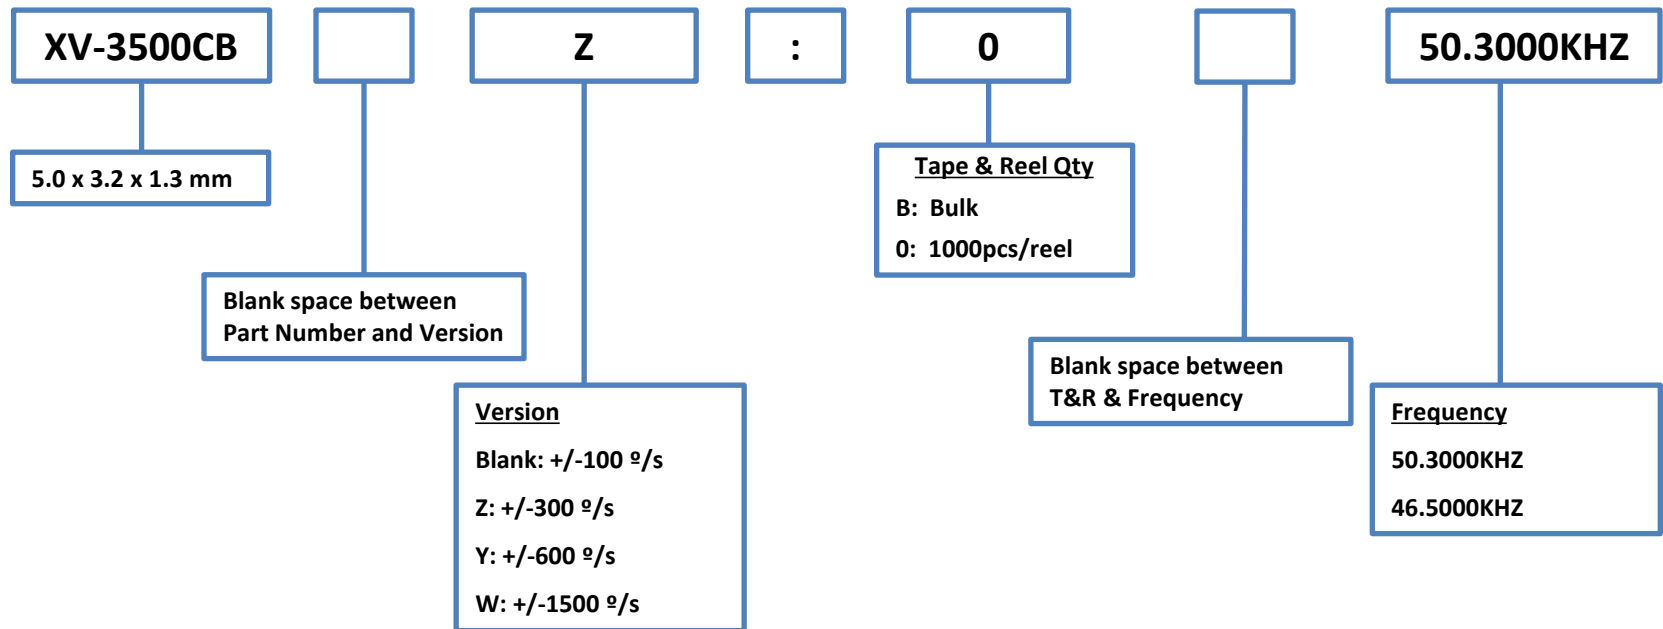

Product Configuration System

Gyro Sensor – Analog Output

Discontinued